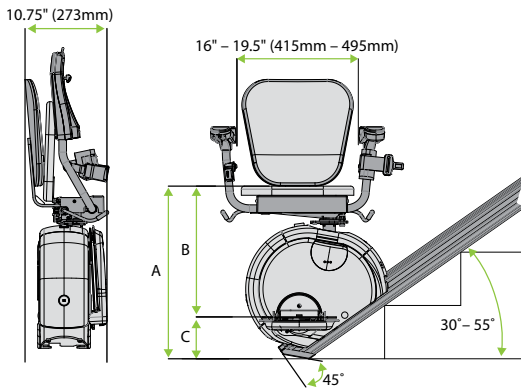

SPECIFICATIONS

Applications	Residential, indoor, straight-run stairway
Capacity	350 lb (159 kg) ¹
Maximum travel distance	32 ft (9.75 m)
Travel Speed	15 ft/min (0.08 m/s)
Drive	Rack and pinion
Motor	⅓ HP, 24 VDC power that charges on standard household power
Fold-up width	10 ¾" (27.3 cm) ²
Fold-out width	21 ½" (54.6 cm) ²
Range of incline	30° to 55°
Warranty	36 months parts, ask dealer for details

¹For stair angle > 45°, use of flip-up rail, or rail extension bracket, max capacity is 300 lb.
²Some additional running clearance may be required by local code.

Talk to a skilled Savaria dealer about how the Savaria K2 stairlift can give you the mobility you need in your home without major construction. Your local dealer can ensure your Savaria product is installed to comply with local and national codes.

Measurements vary based on rail angle:

- A:** 21.7" – 22.2" (551mm – 564mm)
B: 16.7" – 17.3" (424mm – 439mm)
C: 4.7" – 5" (119mm – 127mm)

Authorized Savaria Dealer:

savaria.com

2 Walker Drive Brampton ON L6T 5E1 Canada
 tel: 800.661.5112 fax: 905.791.2222